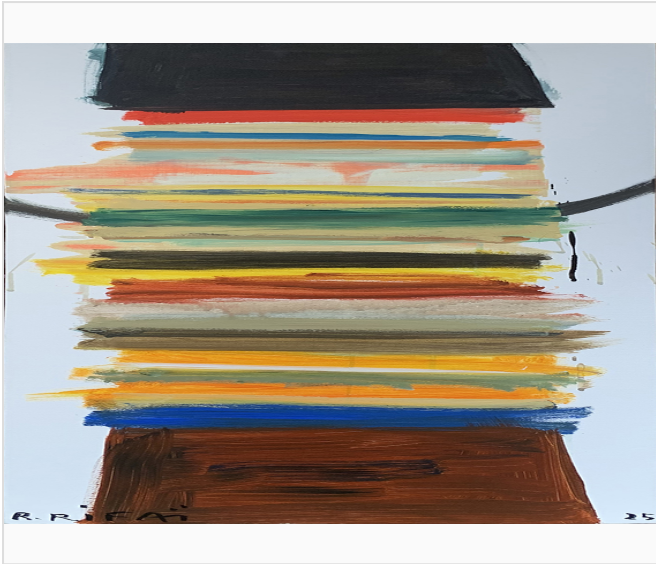

Raouf Abdallah Rifai

DARWICH

Price on Request

2025 • Includes Certificate of Authenticity

Nadine Fayad Art Gallery

Beirut, Lebanon

Medium:	Painting
Materials:	Acrylic on Canvas
Style:	Contemporary
Size:	100 × 40 cm
Frame:	Not Framed
Availability:	Available
Classification:	Original Edition
Signature:	Signed