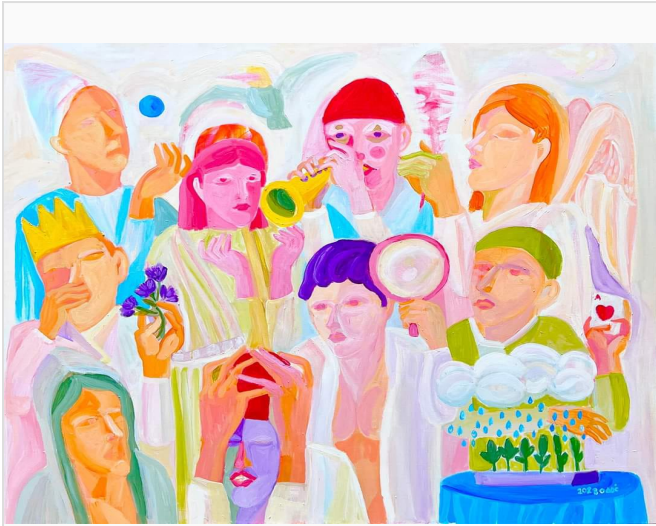

Ghylan Safadi

EVERY TABLE HAS A STORY

\$1.00

VAT and other taxes are not reflected in the listed pricing

2023 • Includes Certificate of Authenticity

Maya Art Space

📍 Beirut, Lebanon

Medium:	Painting
Materials:	Acrylic on Canvas
Size:	120 x 140 Centimeters (cm)
Frame:	Not Framed
Availability:	Available
Classification:	Unique
Signature:	Signed