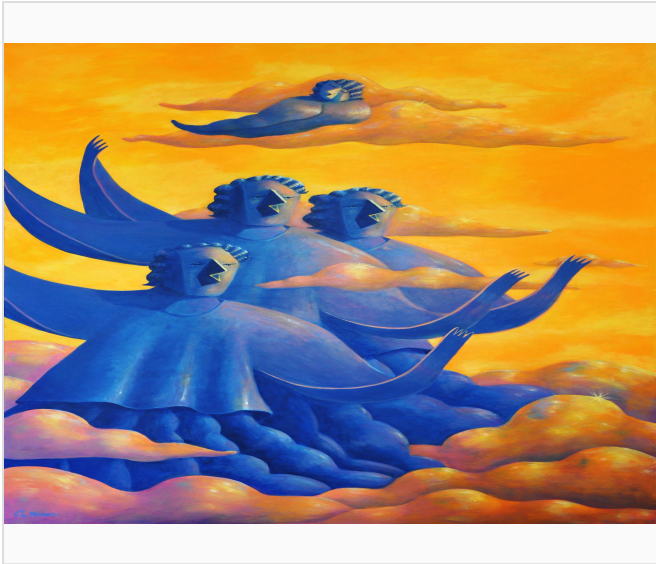

Shiva Noroozi

SWEET HEAVEN

\$3,500.00

VAT and other taxes are not reflected in the listed pricing

2024 • Includes Certificate of Authenticity

Maya Art Space

📍 Beirut, Lebanon

Medium:	Painting
Materials:	Acrylic on Canvas
Size:	120 x 80 cm
Frame:	Not Framed
Availability:	Available
Classification:	Unique
Signature:	Signed